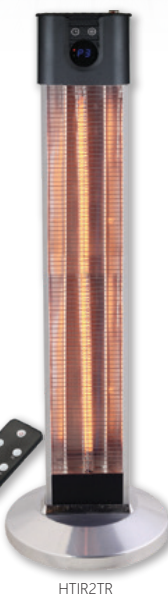

Infrared Heaters

Model	Description	Dimensions	Offer Prices
IRH2MINI	Mini Infrared wall mounting electric heater with Pull Cord - 2kW	460x190x75mm	£54.60
HTIR2WL	Infrared alum. heater, gold element with R/C, IP55 - wall mounted I - 2kW	675x180x150mm	£49.54
HTIR3WL	Infrared alum. heater, gold element with R/C, IP55 - wall mounted - 3kW	1000x180x150mm	£66.50
HTIR15PD	Infrared alum. patio heater - 2 ring elements - IP34 - pedestal - 1.5kW	510x2030mm	£44.10
HTIR2PD	Infrared alum. patio heater - 2 ring elements - IP34 - pedestal - 2kW	605x2100mm	£87.10
HTQU2PD	Infrared quartz alum. patio heater - IPX4 - pedestal - 2kW	500x2100mm	£30.05
HTIR2TR	Infrared carbon electric element tower heater - 2kW	305x305x1250mm	£57.05

Note: Prices shown are special net prices and are not subject to trade discounts. Promotion prices are subject to normal terms and conditions and are exclusive to all other discounts.

[Click to order online](#)